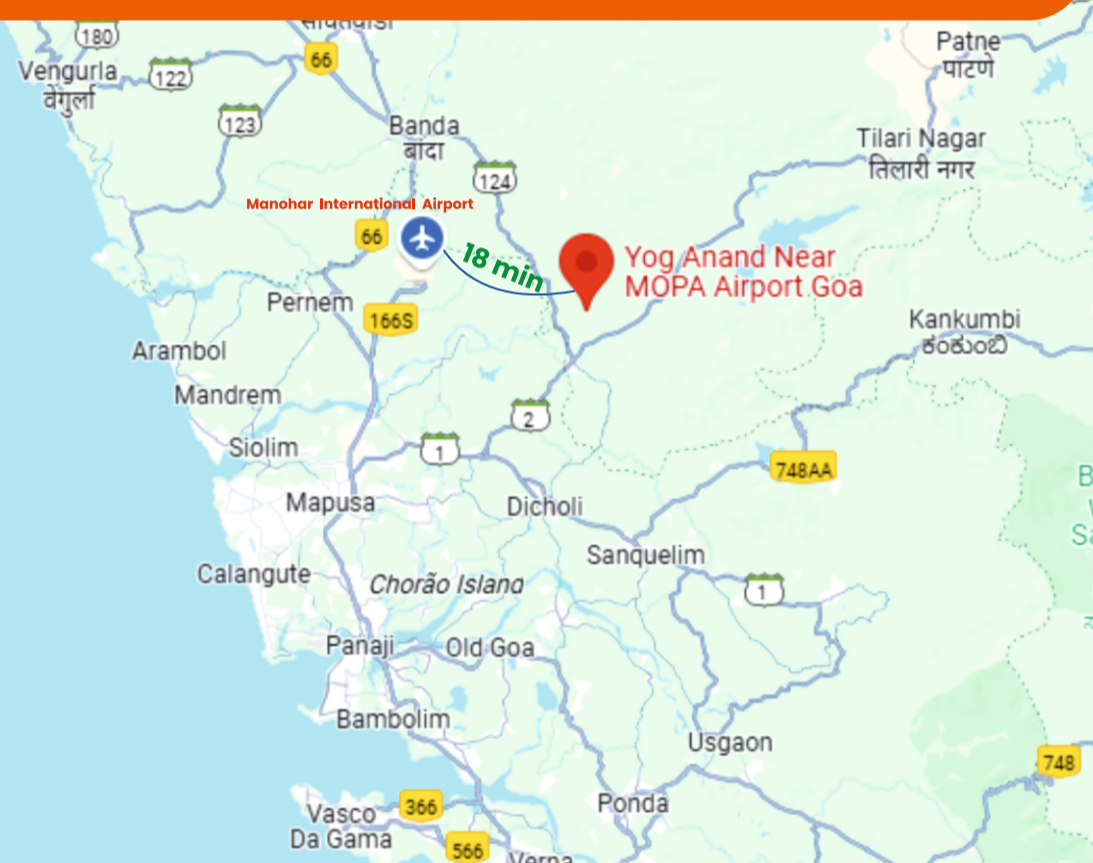

**33% RESERVED FOR WOMEN AND GOVERNMENT EMPLOYEES
ONLY 51 PLOTS AVAILABLE FOR REGISTRATION**

No. of Units	Plot Area	Rate Per Sq. Yd. (Rs.)	Rate Per Sq. Mt. (Rs.)	Registration Amount (Rs.)	10% within 5 days (Minus Registration Amount) (Rs.)	30% within 30days (Rs.)	60% on offer of possession (Rs.)	Total Cost (Rs.)
51	358.80 Sq.Yd. (300 Sq.Mt.)	25,000/-	29,900/-	21,000/-	8,76,000/-	26,91,000/-	53,82,000/-	89,70,000/-

Nearby Development

*Any other charges/ taxes levied by the Govt. will be charged as per Extra.

Advantages

- 102 Acres Gated Township
- Mopa, Dabolim, Chipi, Belgaum Airport Nearby
- Surrounded By Magnificent Mountains, Beautiful Stream
- Mapusa (goa), Banda, Maharashtra, Panaji, Goa, Sawantwadi, Maharashtra, Belgaum, Karnataka, All North Goa Industrial Belt Nearby
- Thivim, Karmali, Kudal, Pernem Railway Station Nearby
- Mandrem Beach, Vagator Beach, Calangute Beach Nearby
- MIDC Aadali at 10 Km from the site

Amenities

For Online Registration

www.plotsonlineregistration.org

HELPLINE No. 78800 70058

SCAN TO REGISTER